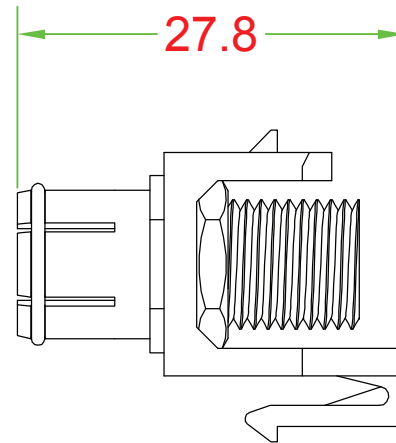

KEYSTONE INSERT

Brass & Nickel plated

Fireproof ABS UL-94V0

DRAW NO:		ITEM NO:	86302
 APPR		CUSTOMER:	
UNIT: m/m	DESIGN	DATE:	
SCALE:	Ref. NO:	TOLERANCE:	· ± 1 · X ± 0.2 · XX ± 0.15