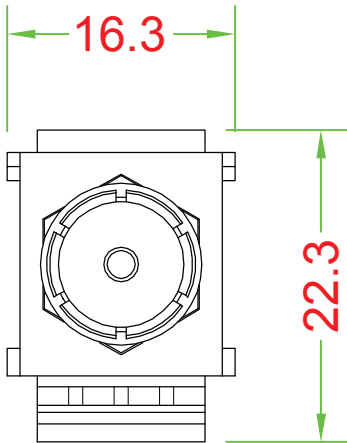

KEYSTONE INSERT

Brass & Nickel plated

Fireproof ABS UL-94V0

DRAW NO:		ITEM NO:	86302
 APPR		CUSTOMER:	
UNIT: m/m	DESIGN	DATE:	
SCALE:	Ref. NO:	TOLERANCE:	· ± 1 · X ± 0.2 · XX ± 0.15