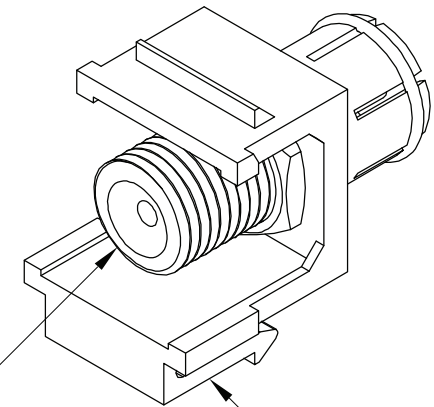

KEYSTONE INSERT

Brass & Nickel plated

Fireproof ABS UL-94V0

DRAW NO:		ITEM NO:	86302
 APPR		CUSTOMER:	
UNIT: m/m	DESIGN	DATE:	
SCALE:	Ref. NO:	TOLERANCE:	· ± 1 · X ± 0.2 · XX ± 0.15