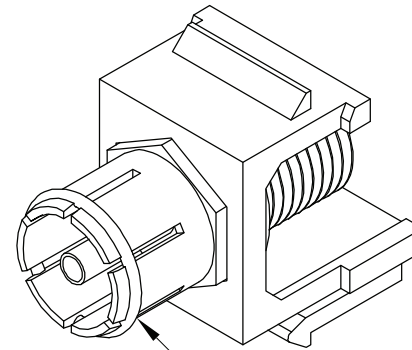

KEYSTONE INSERT

Brass & Nickel plated

Fireproof ABS UL-94V0

DRAW NO:		ITEM NO:	86302
 APPR		CUSTOMER:	
UNIT: m/m	DESIGN	DATE:	
SCALE:	Ref. NO:	TOLERANCE:	· ± 1 · X ± 0.2 · XX ± 0.15