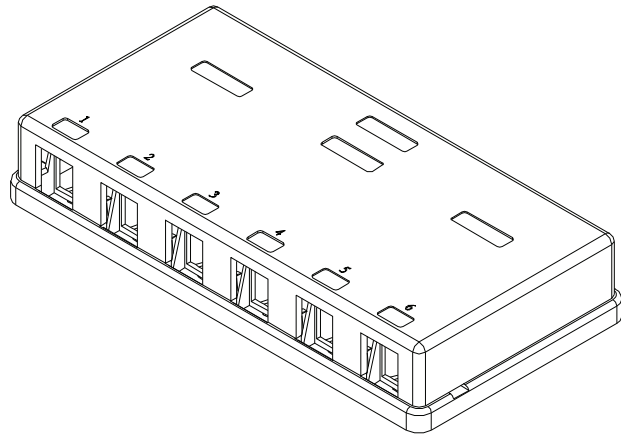

# MOUNT BOX

[Pruneable Design]  
Prune the pillar height to suit keystone base if necessary

## Materials:

Body : Fireproof ABS UL-94V0

Operation Temperature : -40 °C ~ +70 °C

DRAW NO:		ITEM NO:	<b>86227</b>
	APPR	CUSTOMER:	
UNIT: m/m	DESIGN	DATE:	
SCALE:	Ref. NO:	TOLERANCE:	· ± 1 · X ± 0.2 · XX ± 0.15