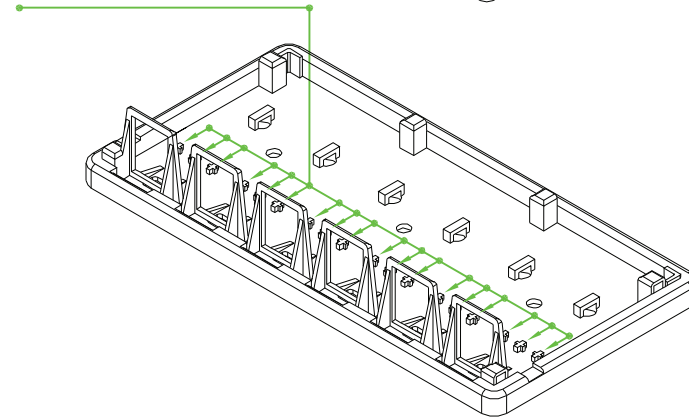

# MOUNT BOX

[Pruneable Design]  
Prune the pillar height to suit keystone base if necessary

## Materials:

Body : Fireproof ABS UL-94V0

Operation Temperature : -40 °C ~ +70 °C

DRAW NO:		ITEM NO:	<b>86227</b>
	APPR	CUSTOMER:	
UNIT: m/m	DESIGN	DATE:	
SCALE:	Ref. NO:	TOLERANCE:	· ± 1 · X ± 0.2 · XX ± 0.15