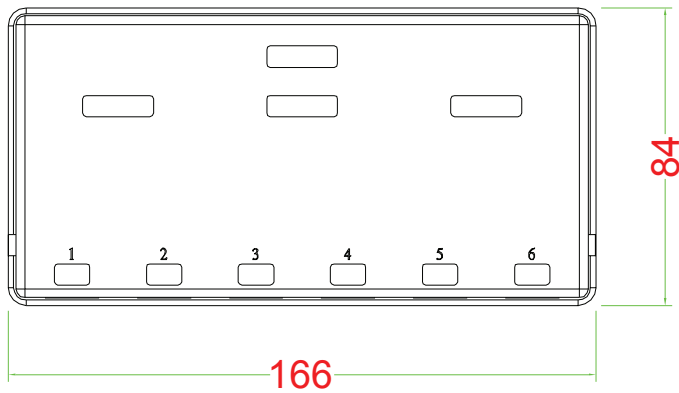

# MOUNT BOX

[Pruneable Design]  
Prune the pillar height to suit keystone base if necessary

## Materials:

Body : Fireproof ABS UL-94V0

Operation Temperature : -40 °C ~ +70 °C

DRAW NO:		ITEM NO:	<b>86227</b>
	APPR	CUSTOMER:	
UNIT: m/m	DESIGN	DATE:	
SCALE:	Ref. NO:	TOLERANCE:	· ± 1 · X ± 0.2 · XX ± 0.15