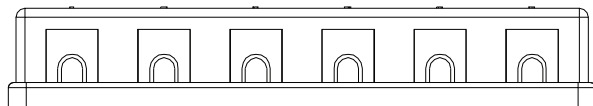

# MOUNT BOX

[Pruneable Design]  
Prune the pillar height to suit keystone base if necessary

## Materials:

Body : Fireproof ABS UL-94V0

Operation Temperature : -40 °C ~ +70 °C

DRAW NO:		ITEM NO:	<b>86227</b>
	APPR	CUSTOMER:	
UNIT: m/m	DESIGN	DATE:	
SCALE:	Ref. NO:	TOLERANCE:	· ± 1 · X ± 0.2 · XX ± 0.15