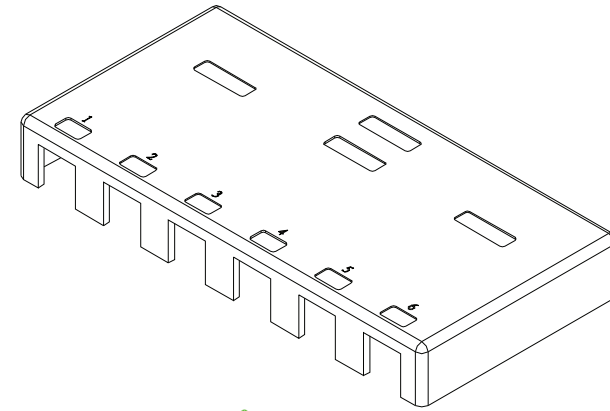

# MOUNT BOX

[Pruneable Design]  
Prune the pillar height to suit keystone base if necessary

## Materials:

Body : Fireproof ABS UL-94V0

Operation Temperature : -40 °C ~ +70 °C

DRAW NO:		ITEM NO:	<b>86227</b>
	APPR	CUSTOMER:	
UNIT: m/m	DESIGN	DATE:	
SCALE:	Ref. NO:	TOLERANCE:	· ± 1 · X ± 0.2 · XX ± 0.15