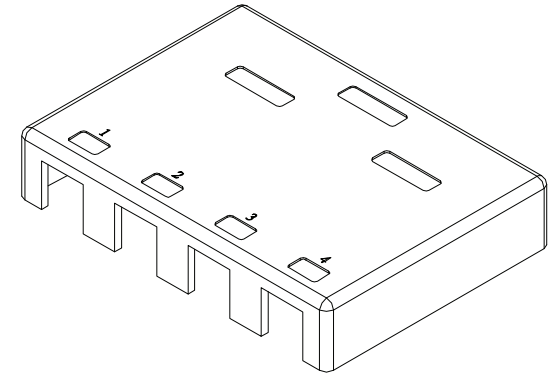

# MOUNT BOX

[Pruneable Design]  
Prune the pillar height to suit keystone base if necessary

## Materials:

Body : Fireproof ABS UL-94V0

Operation Temperature : -40 °C ~ +70 °C

DRAW NO:		ITEM NO:	<b>86208</b>
	APPR	CUSTOMER:	
UNIT: m/m	DESIGN	DATE:	
SCALE:	Ref. NO:	TOLERANCE:	· ± 1 · X ± 0.2 · XX ± 0.15