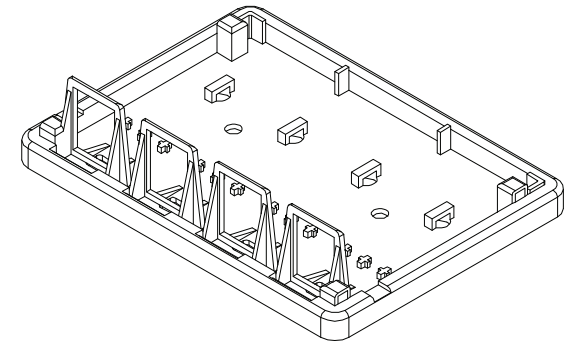

# MOUNT BOX

[Pruneable Design]  
Prune the pillar height to suit keystone base if necessary

## Materials:

Body : Fireproof ABS UL-94V0

Operation Temperature : -40 °C ~ +70 °C

DRAW NO:		ITEM NO:	<b>86208</b>
	APPR	CUSTOMER:	
UNIT: m/m	DESIGN	DATE:	
SCALE:	Ref. NO:	TOLERANCE:	· ± 1 · X ± 0.2 · XX ± 0.15