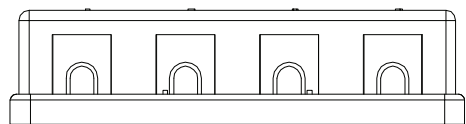

# MOUNT BOX

[Pruneable Design]  
Prune the pillar height to suit keystone base if necessary

## Materials:

Body : Fireproof ABS UL-94V0

Operation Temperature : -40 °C ~ +70 °C

DRAW NO:		ITEM NO:	<b>86208</b>
	APPR	CUSTOMER:	
UNIT: m/m	DESIGN	DATE:	
SCALE:	Ref. NO:	TOLERANCE:	· ± 1 · X ± 0.2 · XX ± 0.15