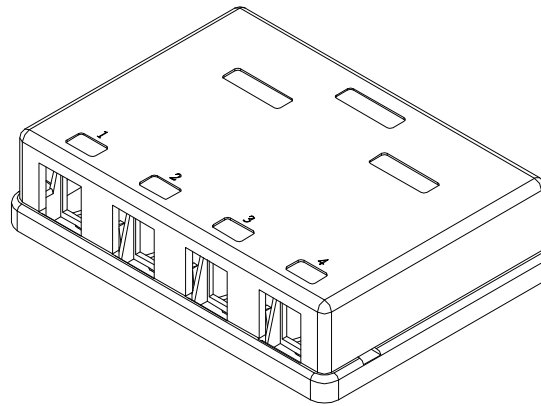

# MOUNT BOX

[Pruneable Design]  
Prune the pillar height to suit keystone base if necessary

## Materials:

Body : Fireproof ABS UL-94V0

Operation Temperature : -40 °C ~ +70 °C

DRAW NO:		ITEM NO:	<b>86208</b>
	APPR	CUSTOMER:	
UNIT: m/m	DESIGN	DATE:	
SCALE:	Ref. NO:	TOLERANCE:	· ± 1 · X ± 0.2 · XX ± 0.15