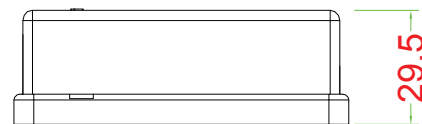

# MOUNT BOX

[Pruneable Design]  
Prune the pillar height to suit keystone base if necessary

## Materials:

Body : Fireproof ABS UL-94V0

Operation Temperature : -40 °C ~ +70 °C

DRAW NO:		ITEM NO:	<b>86208</b>
	APPR	CUSTOMER:	
UNIT: m/m	DESIGN	DATE:	
SCALE:	Ref. NO:	TOLERANCE:	· ± 1 · X ± 0.2 · XX ± 0.15