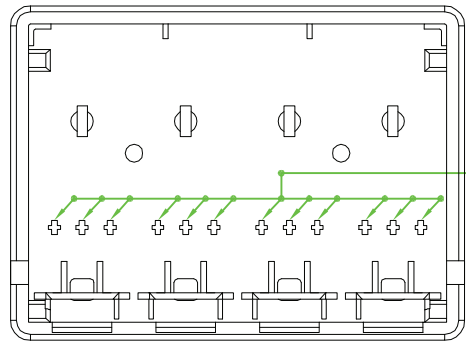

# MOUNT BOX

[Pruneable Design]  
Prune the pillar height to suit keystone base if necessary

## Materials:

Body : Fireproof ABS UL-94V0

Operation Temperature : -40 °C ~ +70 °C

DRAW NO:		ITEM NO:	<b>86208</b>
	APPR	CUSTOMER:	
UNIT: m/m	DESIGN	DATE:	
SCALE:	Ref. NO:	TOLERANCE:	· ± 1 · X ± 0.2 · XX ± 0.15