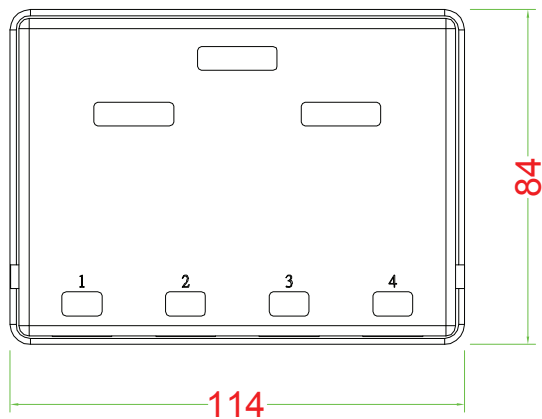

# MOUNT BOX

[Pruneable Design]  
Prune the pillar height to suit keystone base if necessary

## Materials:

Body : Fireproof ABS UL-94V0

Operation Temperature : -40 °C ~ +70 °C

DRAW NO:		ITEM NO:	<b>86208</b>
	APPR	CUSTOMER:	
UNIT: m/m	DESIGN	DATE:	
SCALE:	Ref. NO:	TOLERANCE:	· ± 1 · X ± 0.2 · XX ± 0.15