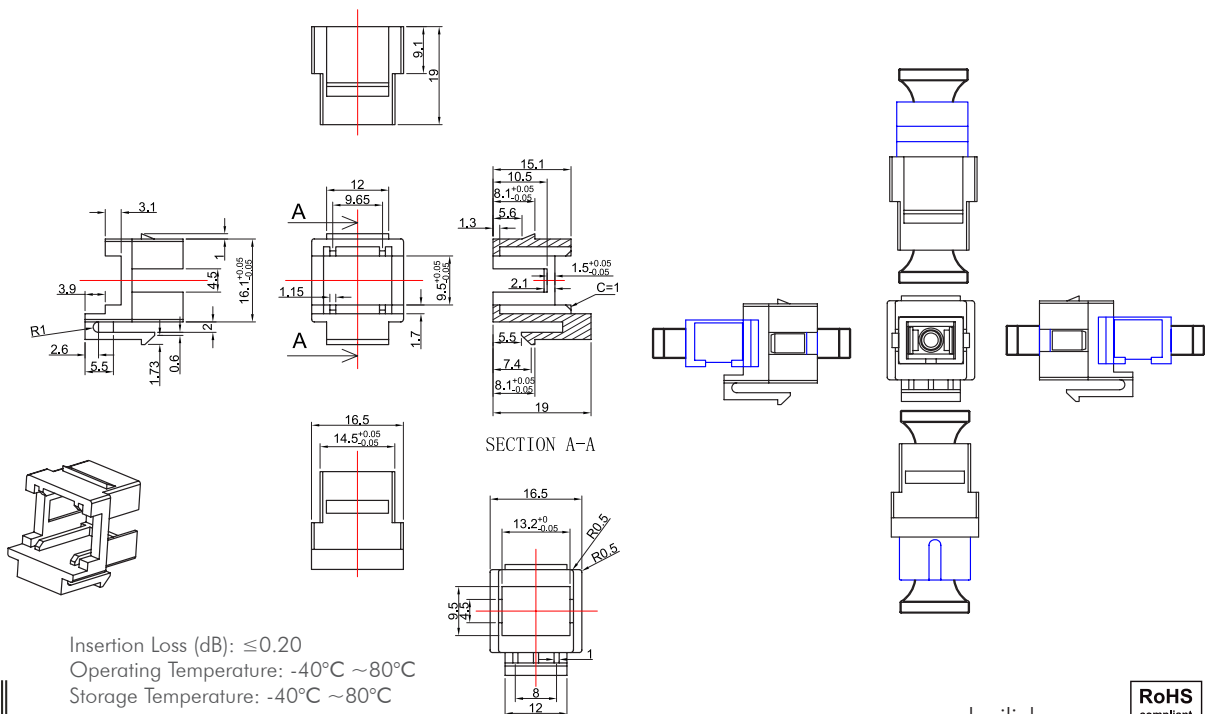

Keystone Coupler Fibre SC-Simplex Singlemode

Part no.: NK0034

Technical Features

For singlemode fiber with SC Connector

SC simplex female to female, OS1,2

Ceramic sleeve, with dust cover

Snap-in mounting, without flange

Color: blue/white

Technical Drawings

NK0034

4 052792 058123

Made in China

www.logilink.com

*The specifications and pictures are subject to change without prior notice.
 *All trade names referenced are the registered trademarks of their respective owners.

Package Contents

Keystone Coupler Fibre SC-Simplex Singlemode x 1

Packaging Informations

Packing Dimension	105 x 70mm
Packing Weight	0.007kg
Carton Dimension	450 x 250 x 235mm
Carton Q'ty	400pcs
Carton Weight	3.4kg