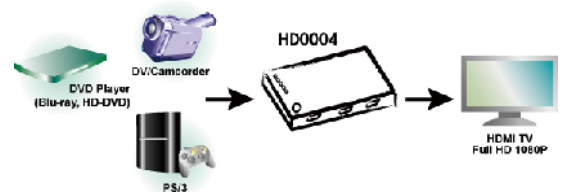

Art No. HD0004

Mini HDMI Switch 5 to 1 Ultra-High Performance

The high performance mini HDMI Switch 5 to 1 HD0004 is compatible with most devices like HD-DVD, Sky-HD, STV, PS3, Xbox360 etc., and provides the multiple resolution up to 1080p. The HDMI Amplifier Switch of HD0004 not only has the key-press-switching function, but also has the IR remote control and intelligent function. That is to say, as soon as the power supply of the source equipment is switched, this switcher will respond automatically.

Specification:

- Supports HDMI High Speed
- Full HD 1080p
- Supports 12bit Deep Color
- Transfer Speed Performance up to 2.5Gbps
- Supports 25 meters HDMI Cable on both ends of the Switch
- With external Power Adapter

Package Contents:

- 1 x 5 to 1 Switch
- 1 x Remote Control
- 1 x Irda Adapter
- 1 x User Manual
- 1 x Power Adapter

Packaging Information:

- Packing Dimension: 170x248x80 mm
- Packing Weight: 0.29kg
- Carton Dimension: 480x410x300 mm
- Carton Q'ty: 20pcs
- Carton Weight: 7kgs