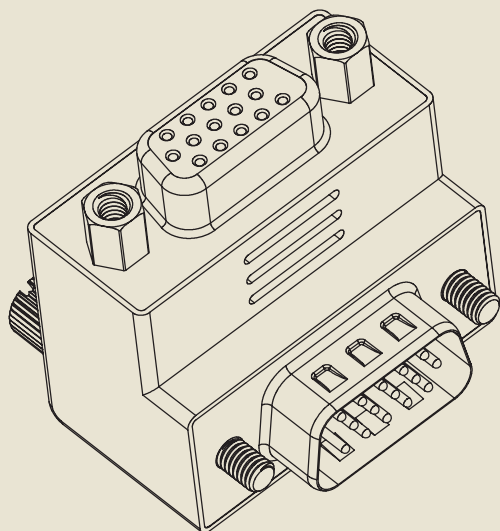

## Adapter VGA male / female 270° angled

### Description

This adapter by Delock enables you to angle the VGA interface of your device or cable. Thus you can connect your VGA device without any problem in case the existing VGA port is difficult to access.

### Specification

- VGA 15 pin male > VGA 15 pin female
- VGA female with screw nuts
- VGA male with screws
- Connector nickel-plated
- Angled