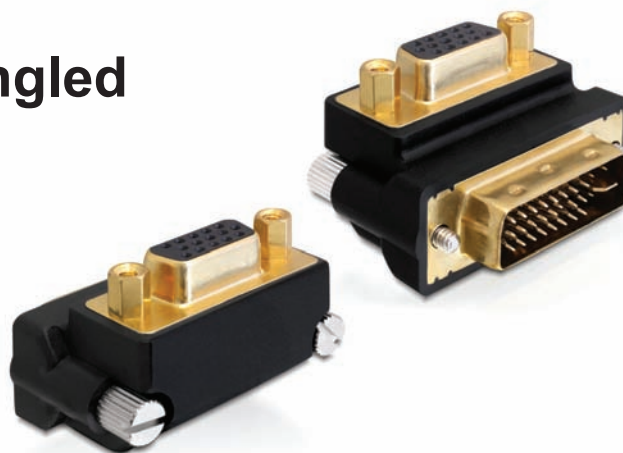

Adapter VGA female > DVI 24+5 pin male 270° angled

Description

This adapter by Delock enables you to convert the DVI interface of your PC, notebook, etc. into a VGA port, in order to connect different VGA devices.

Ref.	65261
EAN	4043619652617
Country of origin	China
Customs tariff number	84718000

Images

Specification

- Connection: VGA 15 pin female > DVI 24+5 pin male
- Female port 270° angled
- DVI male with screws