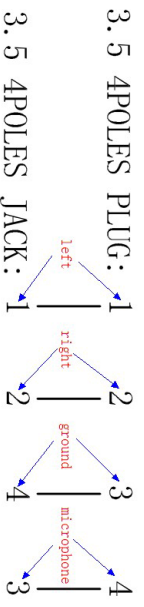

CLIENT NO.	HT-08-011
LENGTH	0.16M

**PIN ASSIGNMENT :**

Conductor: Enamelled wire  
 JACKET: PVC  
 2.2±0.1  
 High elasticity  
 soft material

**BOM** **ROHS/REACH**

1	3.5 4POLES PLUG/NI/4.5	1	PCS
2	3.5 4POLES JACK/NI	1	PCS
3	55P BLACK PVC	10	g
4	CABLE :4C*Enamelled wire $\phi$ 2.2/BLACK	1	PCS
5			
6			
7			
NO.	Description	QTY	Unit

Title: Cable Stereo jack 3.5 mm 4 pin male  
 > female 17.5 cm

**62498**

Dat	2013 / 08 / 08	Item no.	62498
Unit	mm	Barcode	4043619624980
Projection		File No.	88159
Rev	A		