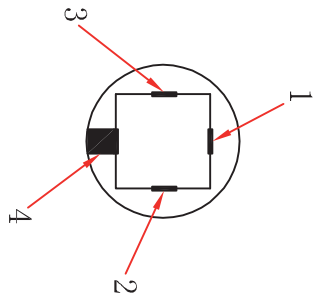

CLIENT NO.	HT-08-011
LENGTH	0.16M

**PIN ASSIGNMENT :**

Conductor: Enamelled wire  
 JACKET: PVC  
 2.2±0.1  
 High elasticity  
 soft material

**BOM** **ROHS/REACH**

1	3.5 4POLES PLUG/NI/4.5	1	PCS
2	3.5 4POLES JACK/NI	1	PCS
3	55P BLACK PVC	10	g
4	CABLE :4C*Enamelled wire $\phi$ 2.2/BLACK	1	PCS
5			
6			
7			
NO.	Description	QTY	Unit

Title: Cable Stereo jack 3.5 mm 4 pin male  
 > female 17.5 cm

**62498**

Dat	2013 / 08 / 08	Item no.	62498
Unit	mm	Barcode	4043619624980
Projection		File No.	88159
Rev	A		