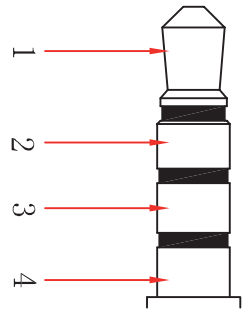

CLIENT NO.	HT-08-011
LENGTH	0.16M

**PIN ASSIGNMENT :**

Conductor: Enamelled wire  
 JACKET: PVC  
 2.2±0.1  
 High elasticity  
 soft material

**BOM** **ROHS/REACH**

1	3.5 4POLES PLUG/NI/4.5	1	PCS
2	3.5 4POLES JACK/NI	1	PCS
3	55P BLACK PVC	10	g
4	CABLE :4C*Enamelled wire $\phi$ 2.2/BLACK	1	PCS
5			
6			
7			
NO.	Description	QTY	Unit

Title: Cable Stereo jack 3.5 mm 4 pin male  
 > female 17.5 cm

**62498**

Dat	2013 / 08 / 08	Item no.	62498
Unit	mm	Barcode	4043619624980
Projection		File No.	88159
Rev	A		