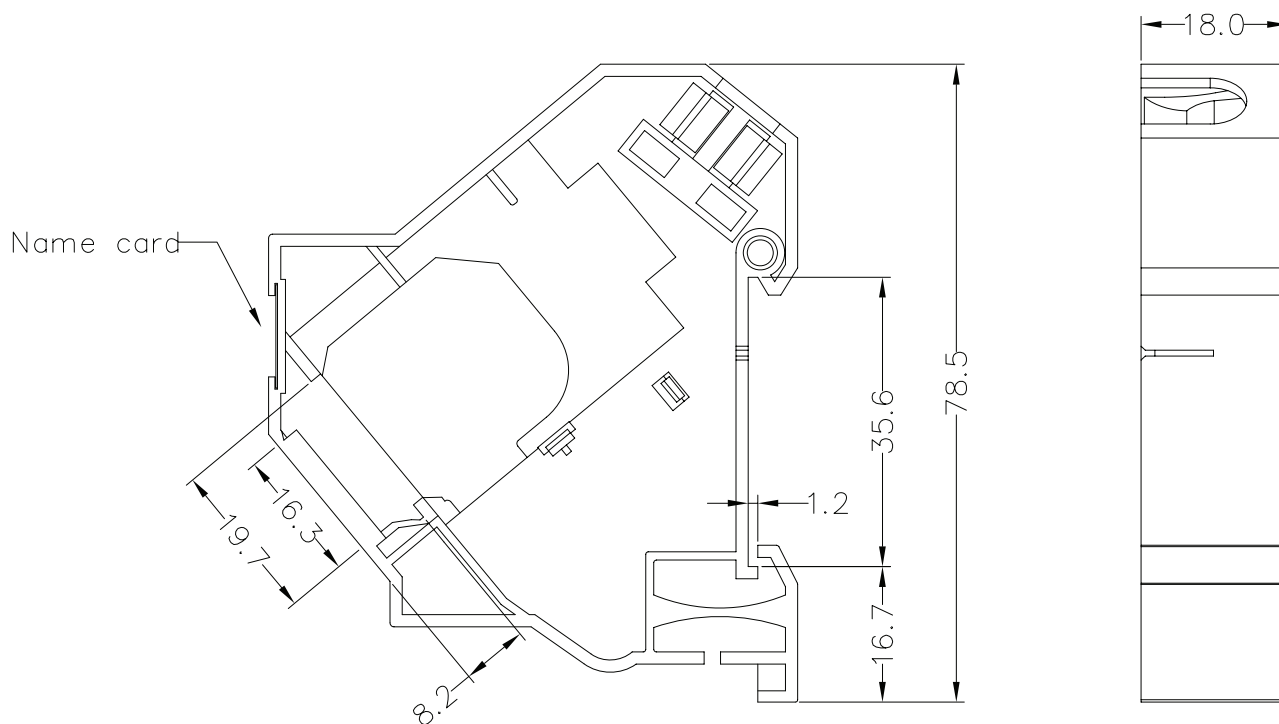

we move the world

86212 DIN Rail Adapter for Keystone Jack

1. Housing: PC + ABS, 94V-0
2. Card board: White paper