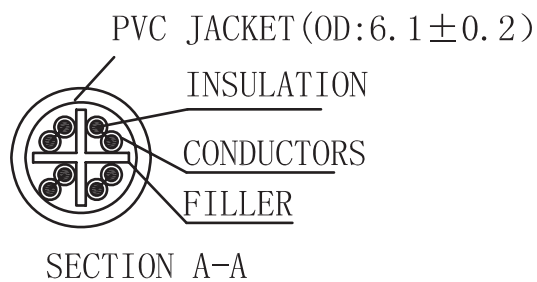

Technical Drawings

www.logilink.com

RoHS
compliant

Made in China

* The specifications and pictures are subject to change without notice.
* All trade names referenced are the registered trademark of their respective owners.