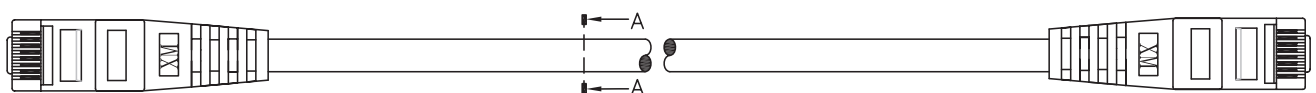

Technical Drawings

www.logilink.com

RoHS
compliant

Made in China

* The specifications and pictures are subject to change without notice.
* All trade names referenced are the registered trademark of their respective owners.